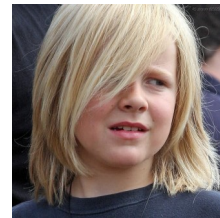

## Uniform Items

✓ Blue polo t-shirt

✓ Blue polo t-shirt w/ white accents

✓ Blue jumper

✓ Blue polar fleece jacket

✓ Blue gingham dress

✓ Any coat can be worn (blue coat preferred)

✓ Black tracksuit pants

✓ Blue lightweight spray jacket

✓ Blue broad-brimmed hat

✓ Blue beanie

✓ Black shorts or skirts

✓ Long hair to be worn up (both boys & girls)

✓ Any colour enclosed shoes suitable for play/sport

## Non-Uniform Items

✗ Leggings

✗ Pants or shorts with logos

✗ Hooded jumpers or jackets

✗ Long hair worn out

✗ Non-uniform hats or beanies